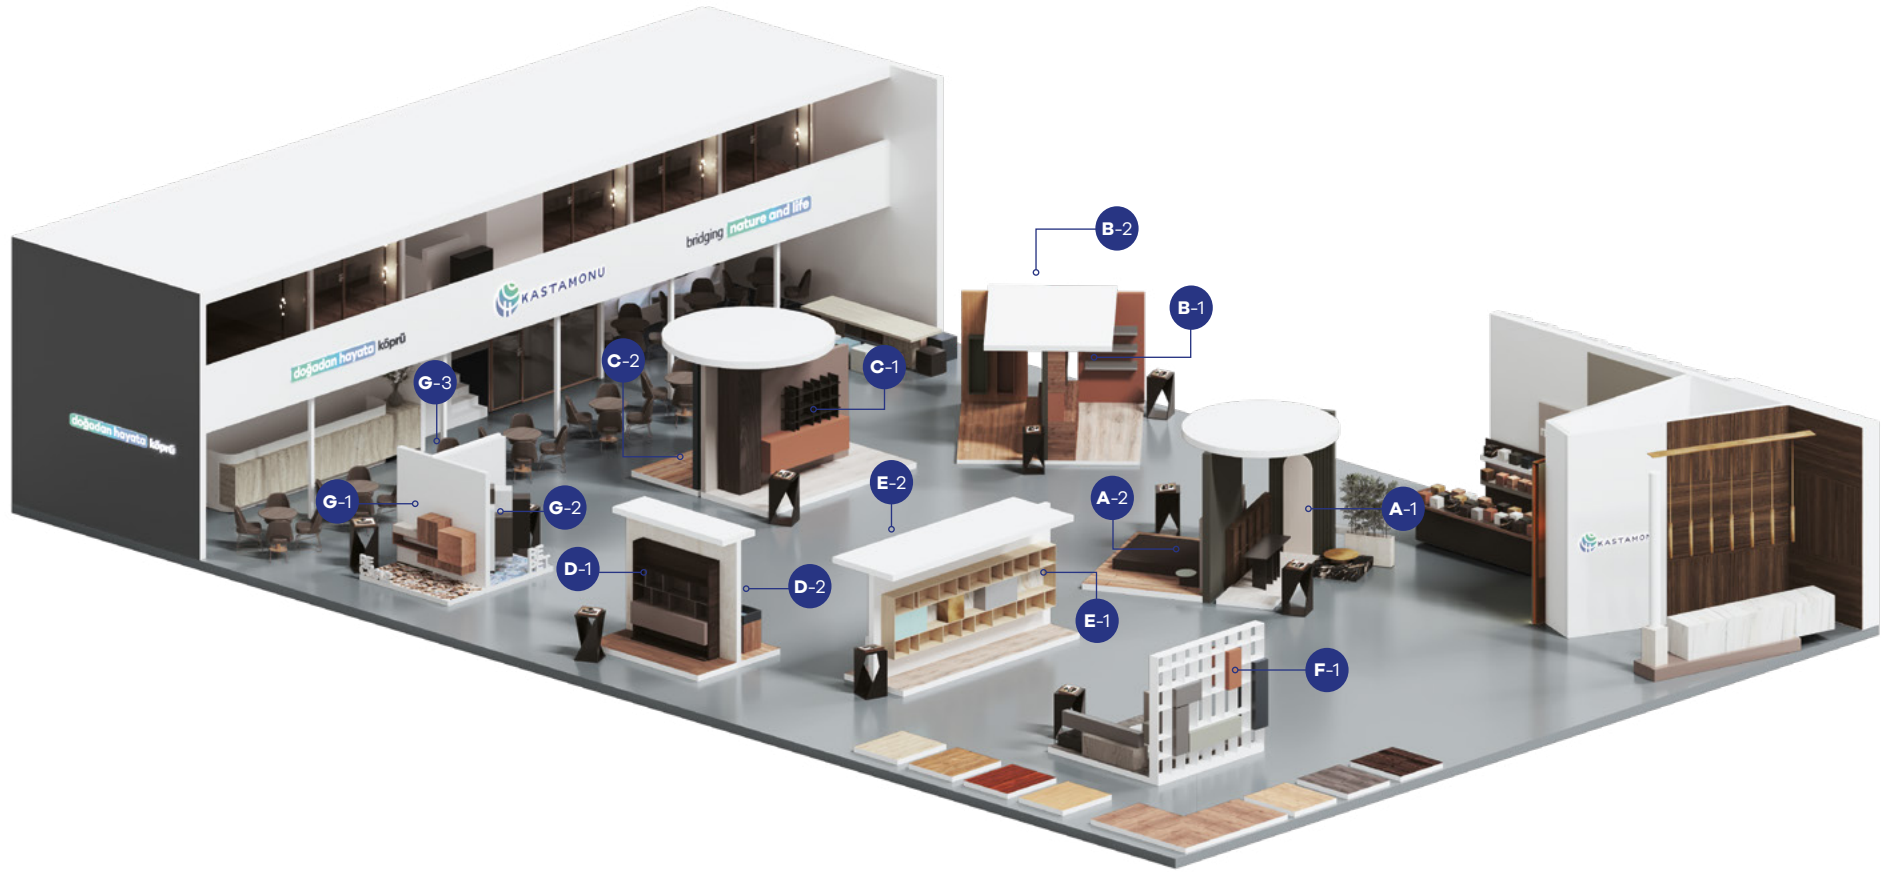

AO003 Beam (MCH)

AO004 Spark (MCH)

AO005 Glow (MCH)

AO006 Shimmer (MCH)

Our products are manufactured in compliance with the NALFA Surface Swell Test and ISO 4760 standards.

*FO007 / FO008 Floorpan is included in our export series.