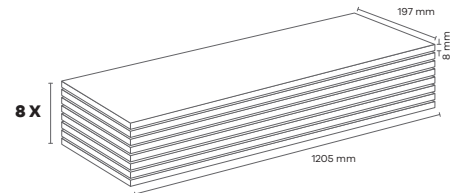

FLOORPAN RIVER

FRV004 GANGES MEŞE (OTN)

AC4 8 mm 4V

Panel / Paket: 8 Adet
Paket: 1,899 m² -14 kg

FLOORPAN RIVER

FRV005 THAMES MEŞE (OTN)

AC4 8 mm 4V

Panel / Paket: 8 Adet
Paket: 1,899 m² -14 kg