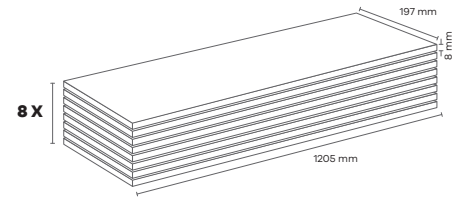

AC4 8 mm 4V

Panel / Paket: 8 Adet
Paket: 1,899 m² -14 kg