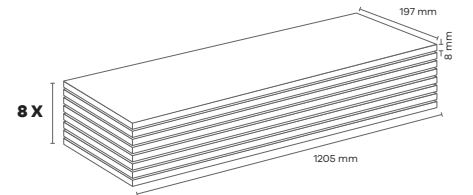

AC4 8 mm 4V

Panel / Paket: 8 Adet
Paket: 1,899 m² -14 kg