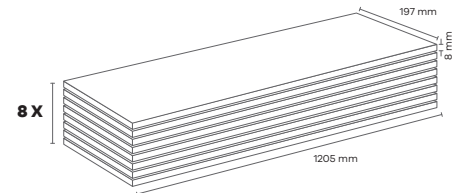

FLOORPAN RIVER

FRV002 TIGRIS MEŞE (OTN)

AC4 8 mm 4V

Panel / Paket: 8 Adet
Paket: 1,899 m² -14 kg

FLOORPAN RIVER

FRV003 DELAWARE MEŞE (OTN)

AC4 8 mm 4V

Panel / Paket: 8 Adet
Paket: 1,899 m² -14 kg