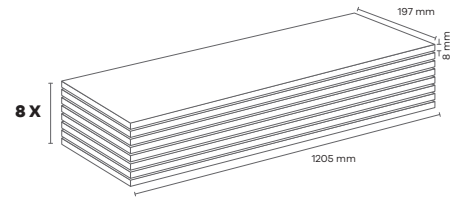

AC4 8 mm 4V

Panel / Paket: 8 Adet
Paket: 1,899 m² -14 kg